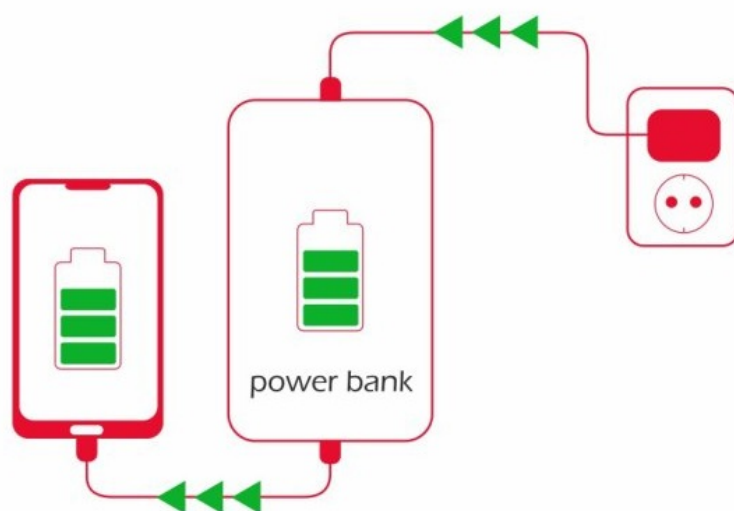

## INPUTS

**USB-C 1**  
18 watts

**USB-C 2**  
20 watts

**Lightning**  
18 watts

## Pass Through Charging