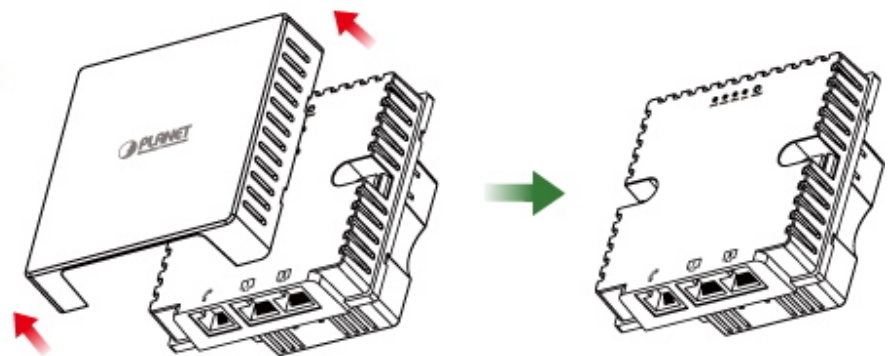

WAVE 1
SU-MIMO
 Serving one user at a time

WAVE 2
MU-MIMO
 Serving multiple users simultaneously

WDAP-W1200E Data Transmission Rates **1200Mbps**

Wi-Fi Hotel Networking

PLANET NMS Controller

(86 x 86mm box not included)

2.4GHz 802.11n 5GHz 802.11ac

Easily remove cover

to see LED indicators for port connection statuses.

 [Ostatní download](#)