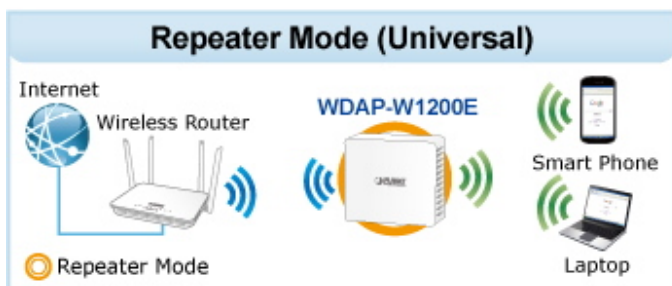

WAVE 1
SU-MIMO
 Serving one user at a time

WAVE 2
MU-MIMO
 Serving multiple users simultaneously

WDAP-W1200E Data Transmission Rates **1200Mbps**

Wi-Fi Hotel Networking

PLANET NMS Controller

(86 x 86mm box not included)