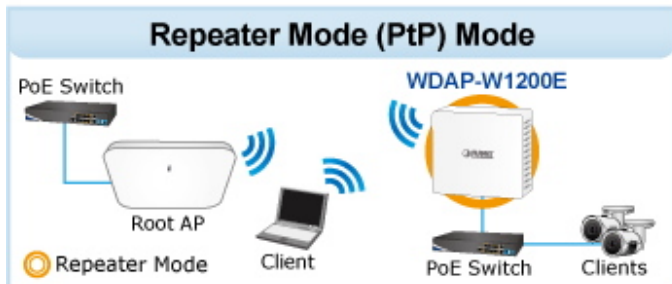

WAVE 1
SU-MIMO
 Serving one user at a time

WAVE 2
MU-MIMO
 Serving multiple users simultaneously

WDAP-W1200E Data Transmission Rates **1200Mbps**

Wi-Fi Hotel Networking

PLANET NMS Controller

(86 x 86mm box not included)

2.4GHz 802.11n 5GHz 802.11ac

Easily remove cover

to see LED indicators for port connection statuses.

 [Ostatní download](#)