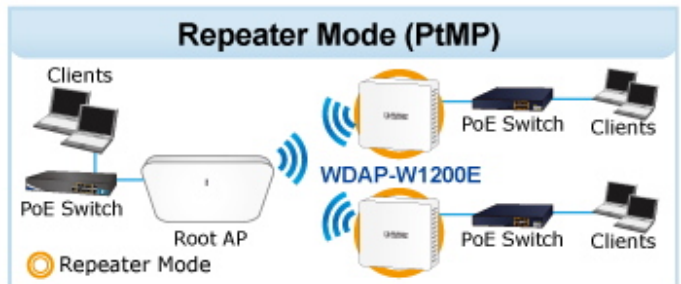

WAVE 1
SU-MIMO
 Serving one user at a time

WAVE 2
MU-MIMO
 Serving multiple users simultaneously

WDAP-W1200E Data Transmission Rates **1200Mbps**

Wi-Fi Hotel Networking

PLANET NMS Controller

(86 x 86mm box not included)

2.4GHz 802.11n 5GHz 802.11ac

Easily remove cover

to see LED indicators for port connection statuses.

 [Ostatní download](#)