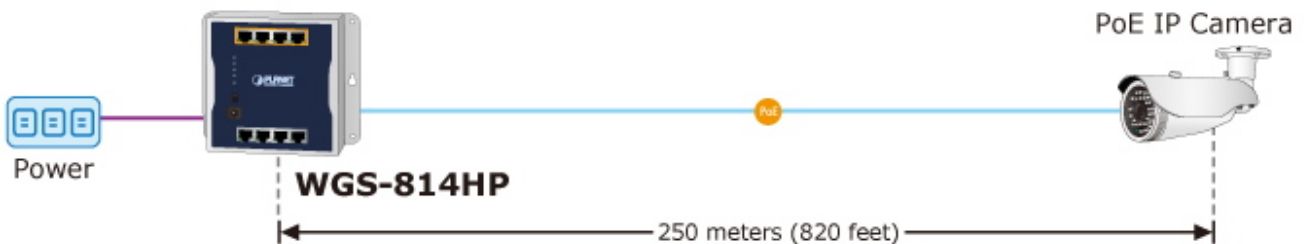

100BASE-T UTP with PoE

VLAN Isolation Mode

Power Line (DC)

100BASE-T UTP

100BASE-T UTP with PoE

Extend Mode

10BASE-T UTP with PoE

PoE Power Usage **60W**