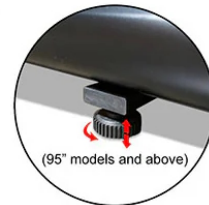

Size 135"

Sizes 95" - 120"

Black masking borders on all sides enhances picture
contrast and absorbs minor projector overshoot

Support feet may vary on model / size

Available in various diagonal
sizes and aspect ratios

16:9

4:3

Telescoping support for variable
height settings (x2 for 150" models)

Heavy-duty aluminum case

Rotating cup leveler improves
stability on uneven floor placement

ZÁKLADNÍ SPECIFIKACE

Úhlopříčka: 60" (152,4 cm)