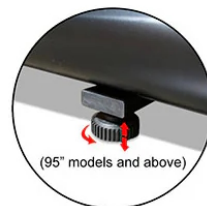

Size 135"

Sizes 95" - 120"

Black masking borders on all sides enhances picture
contrast and absorbs minor projector overshoot

Support feet may vary on model / size

Available in various diagonal
sizes and aspect ratios

16:9

4:3

Telescoping support for variable
height settings (x2 for 150" models)

Heavy-duty aluminum case

Rotating cup leveler improves
stability on uneven floor placement

ZÁKLADNÍ SPECIFIKACE

Úhlopříčka: 60" (152,4 cm)