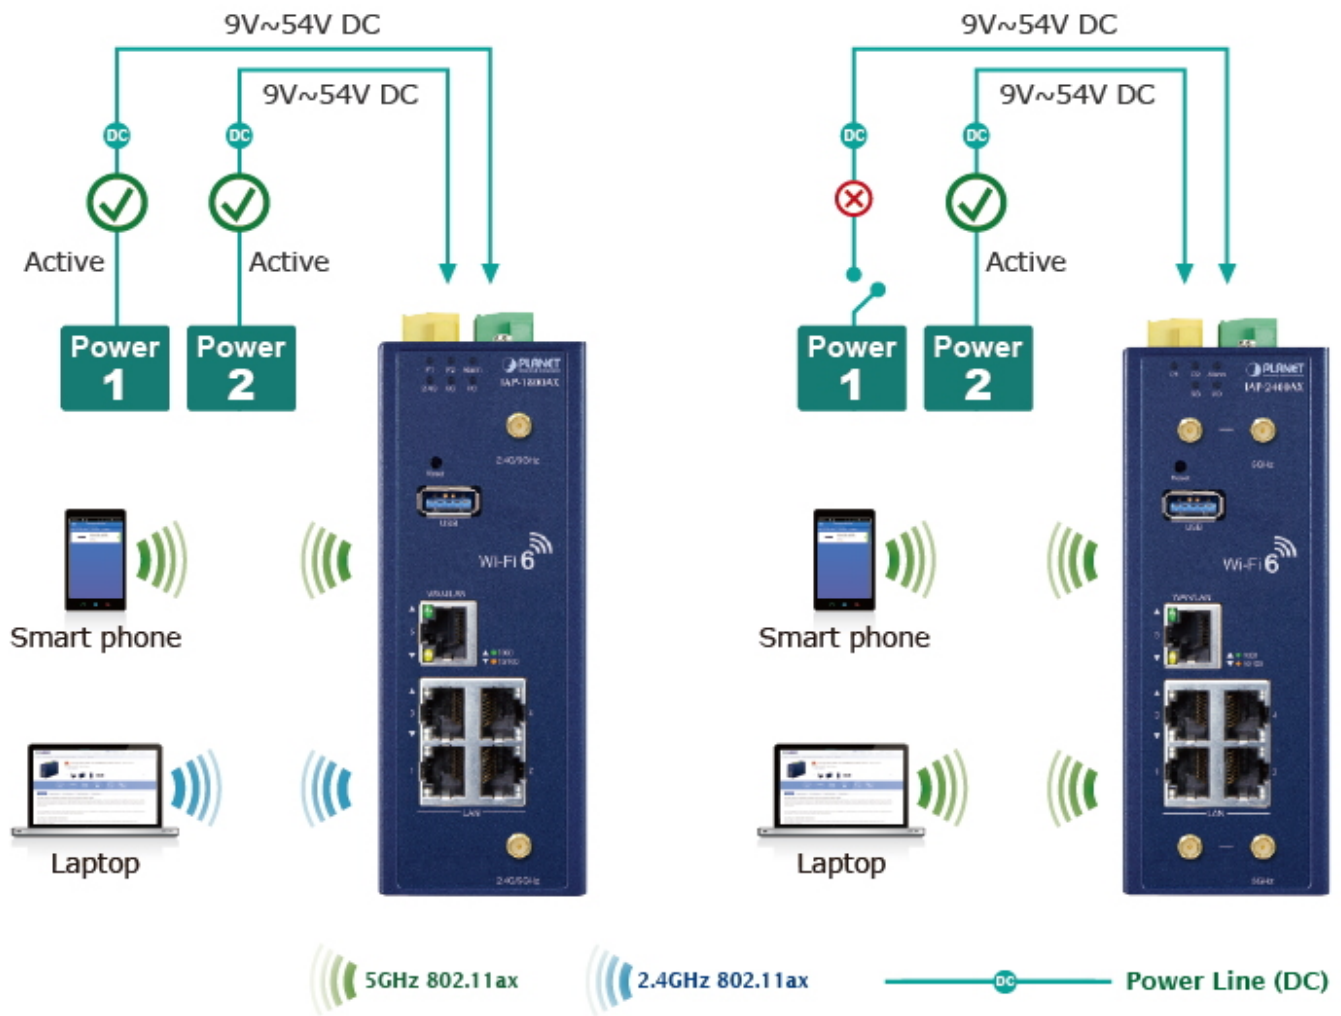

### Setup Wizard for Multiple Modes

### Home Dashboard for Wi-Fi Status

# Non-stop 802.11ax Wireless Service Dual Power Input with Auto Failover