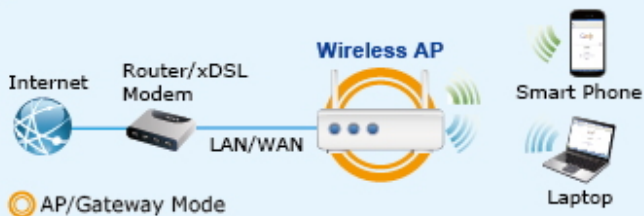

5GHz

Data Transmission Rates **2400Mbps**

A **75%** Reduction in Delays

WPA3[👑]

Wi-Fi Security

 WPA2  WPA

IAP Series

AP/Gateway Mode

Repeater Mode (Universal)

Repeater Mode (PtP)

Repeater Mode (PtMP)

 5GHz 802.11ax  2.4GHz 802.11ax

Setup Wizard for Multiple Modes

Home Dashboard for Wi-Fi Status

Wi-Fi Statistics

Non-stop 802.11ax Wireless Service Dual Power Input with Auto Failover