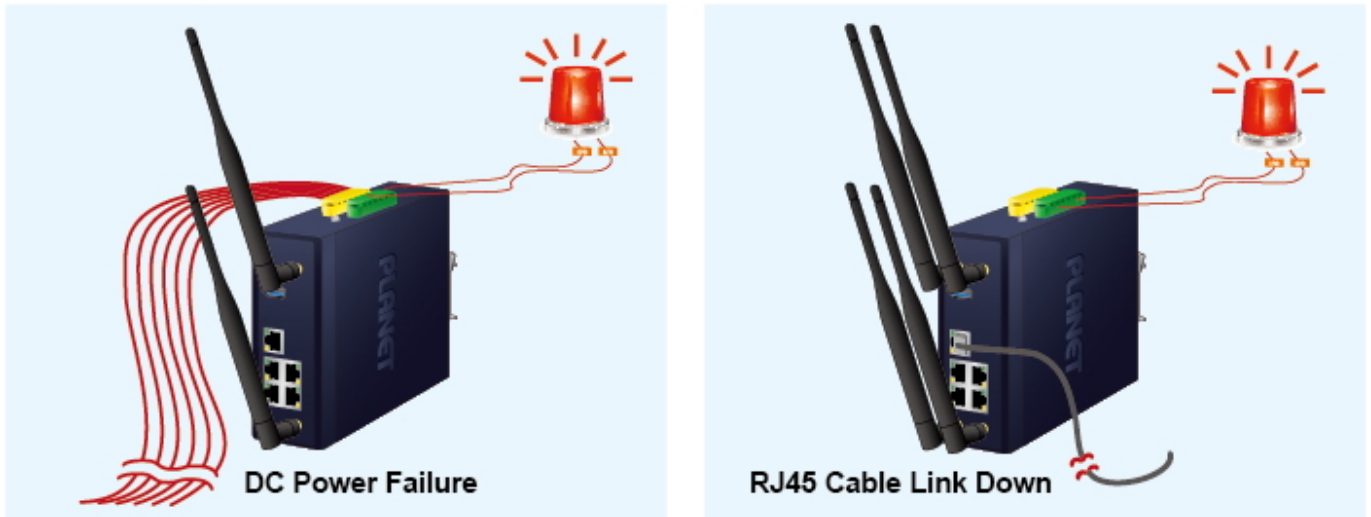

Digital Output