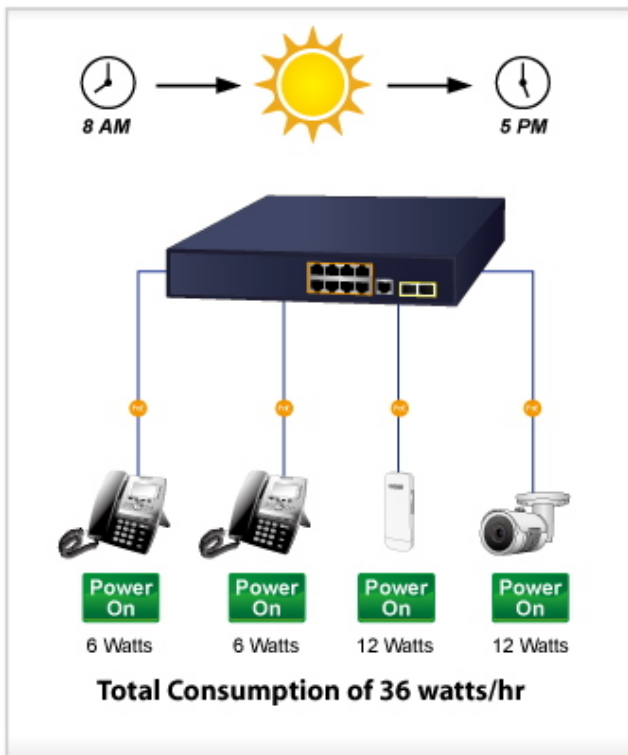

Automatically Reboot Every Friday 23:00

CPU/Buffer
Load **85%**

CPU/Buffer
Load **10%**

PoE PT Camera

• SFP DDM (Digital Diagnostic Monitor) •

High Scalability & Best Security for Today's Wireless Networking Solution