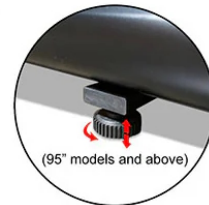

## ezCinema Series

Free-Standing Portable Pull-up Projector Screen

Size 150"

Size 135"

Sizes 95" - 120"

Black masking borders on all sides enhances picture  
contrast and absorbs minor projector overshoot

Support feet may vary on model / size

Available in various diagonal  
sizes and aspect ratios

16:9

4:3

Telescoping support for variable  
height settings (x2 for 150" models)

Heavy-duty aluminum case

Rotating cup leveler improves  
stability on uneven floor placement