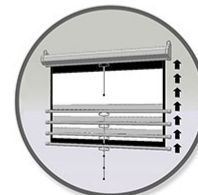

Auto-locking system provides variable height settings

ZÁKLADNÍ SPECIFIKACE