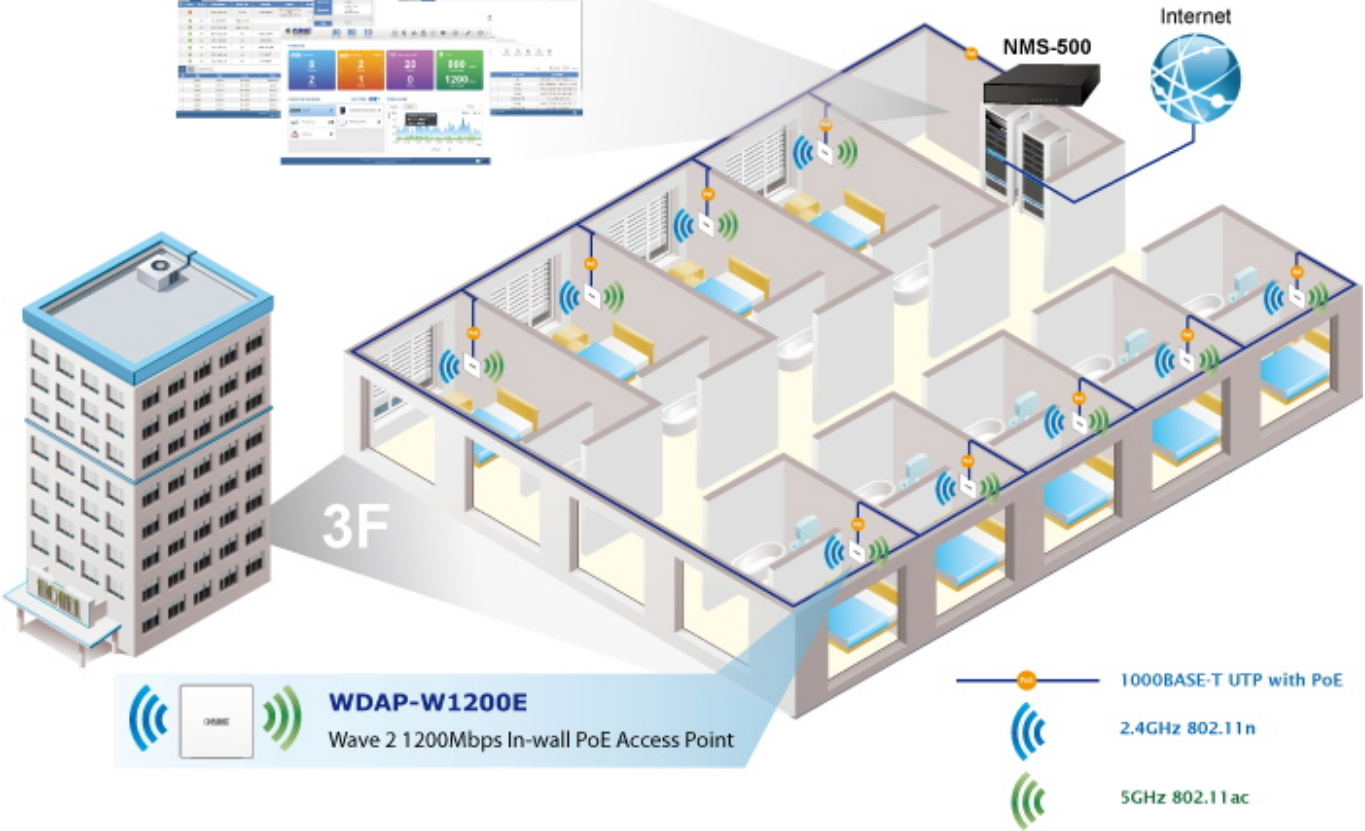

WAVE 1
SU-MIMO
 Serving one user at a time

WAVE 2
MU-MIMO
 Serving multiple users simultaneously

WDAP-W1200E Data Transmission Rates **1200Mbps**

Wi-Fi Hotel Networking

PLANET NMS Controller

WDAP-W1200E
Wave 2 1200Mbps In-wall PoE Access Point

(86 x 86mm box not included)

2.4GHz 802.11n 5GHz 802.11ac

Easily remove cover

to see LED indicators for port connection statuses.

[Ostatní download](#)