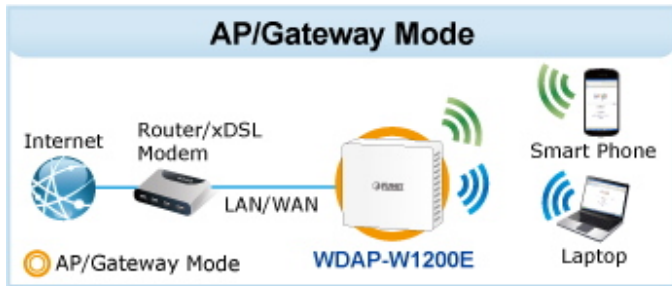

WAVE 1
SU-MIMO
 Serving one user at a time

WAVE 2
MU-MIMO
 Serving multiple users simultaneously

WDAP-W1200E Data Transmission Rates **1200Mbps**

Wi-Fi Hotel Networking

PLANET NMS Controller

WDAP-W1200E
Wave 2 1200Mbps In-wall PoE Access Point

(86 x 86mm box not included)

2.4GHz 802.11n 5GHz 802.11ac

Easily remove cover

to see LED indicators for port connection statuses.

[Ostatní download](#)