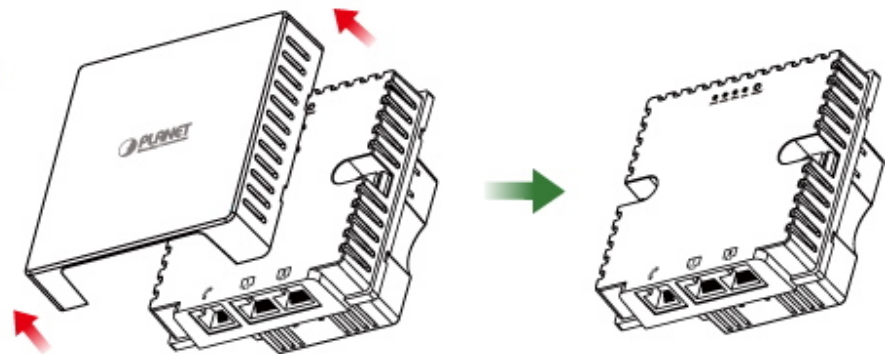

(86 x 86mm box not included)

2.4GHz 802.11n 5GHz 802.11ac

Easily remove cover

to see LED indicators for port connection statuses.

[Ostatní download](#)