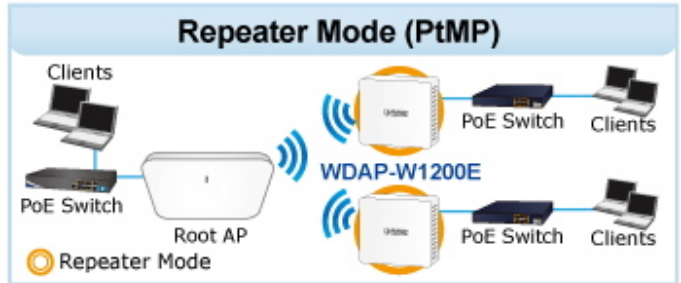

WAVE 1
SU-MIMO
 Serving one user at a time

WAVE 2
MU-MIMO
 Serving multiple users simultaneously

WDAP-W1200E Data Transmission Rates **1200Mbps**

Wi-Fi Hotel Networking

PLANET NMS Controller

WDAP-W1200E
Wave 2 1200Mbps In-wall PoE Access Point

(86 x 86mm box not included)

2.4GHz 802.11n 5GHz 802.11ac

Easily remove cover

to see LED indicators for port connection statuses.

[Ostatní download](#)