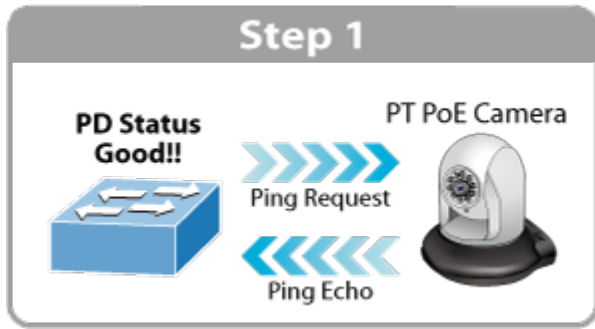

Diagnostika kabeláže: ano, SFP-DDM (Digital Diagnostic Monitor)

eMap of ONVIF IP Camera Monitoring

Summary Information: Location: 11F Demo Room

Device List:

Port	Device Name	Model	IP address	MAC address	PoE Used	VLAN
Port 1	11F Demo Room	ICA-M3380P	192.168.0.20	A8:F7:E0:11:22:33	12.3W	1

Web Page PoE Reboot Snapshot

PLANET

1000BASE-TX UTP with PoE

SMTP/SNMP Trap Event Alert

Digital Diagnostic Monitor (DDM)

Extending Ethernet Distance

[Ostatní download](#)