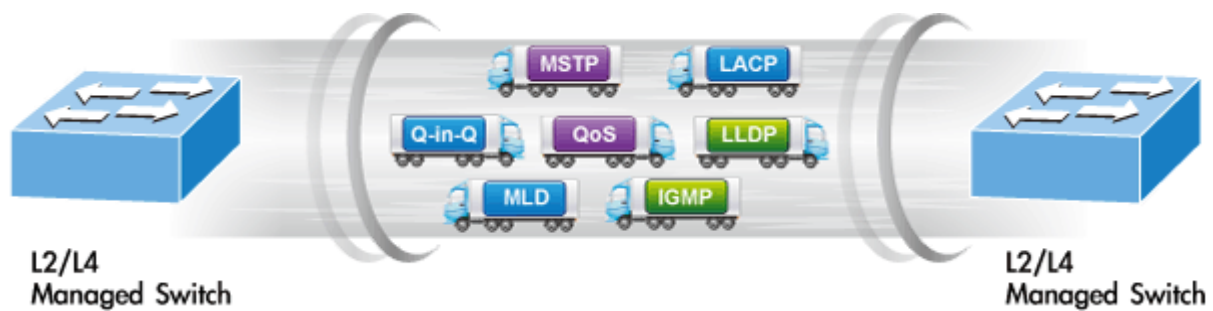

Diagnostika kabeláže: ano, SFP-DDM (Digital Diagnostic Monitor)

eMap of ONVIF IP Camera Monitoring

Summary Information: Location: 11F Demo Room

Device List:

Port	Device Name	Model	IP address	MAC address	PoE Used	VLAN
Port 1	11F Demo Room	ICA-M3380P	192.168.0.20	A8:F7:E0:11:22:33	12.3W	1

Web Page PoE Reboot Snapshot

PLANET

1000BASE-TX UTP with PoE

SMTP/SNMP Trap Event Alert

Digital Diagnostic Monitor (DDM)

Extending Ethernet Distance

[Ostatní download](#)