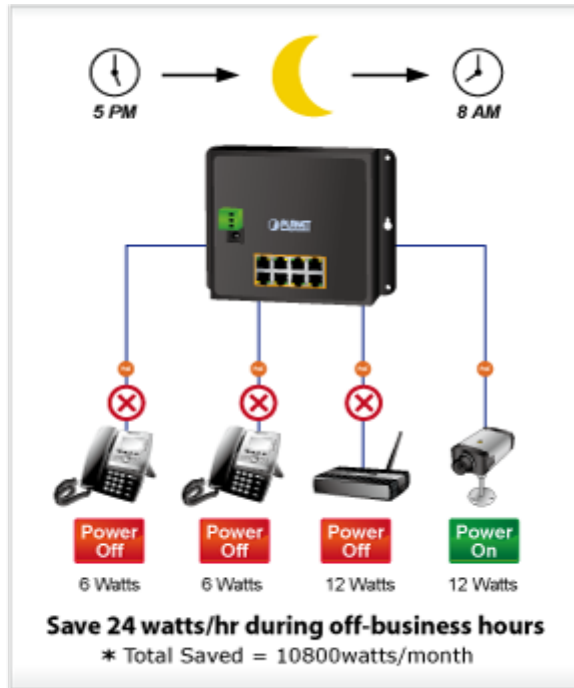

1000BASE-TX UTP with PoE

SMTP/SNMP Trap Event Alert